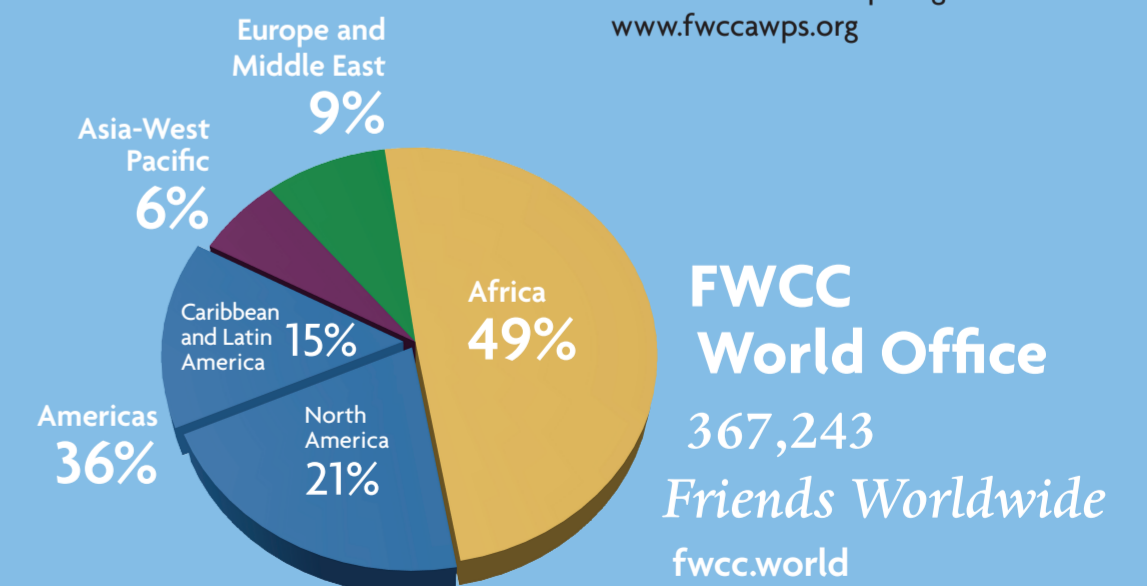

Five Offices Serving Quakers Around the World

WORLD OFFICE
173 Euston Road
London NW1 2AX, UK
PHONE: +44 (0)207 663 1199
E-MAIL: world@friendsworldoffice.org
fwcc.world
UK Charity 211647

AFRICA SECTION
PO Box 41946
Nairobi, Kenya
PHONES: +254 2 570 077
+254 2 567 601
E-MAIL: fwccas@gmail.com
www.fwccafrika.org

SECTION OF THE AMERICAS
1506 Race Street
Philadelphia, PA 19102, USA
PHONE: +1 215 241 7250
FAX: +1 215 241 7285
E-MAIL: americas@fwccamericas.org
www.fwccamericas.org

EUROPE AND MIDDLE EAST SECTION
PO Box 1157
Histon
Cambridge CB24 9XQ, UK
PHONE: +44 1223 479585
E-MAIL: emes@fwccemes.org
www.fwccemes.org

ASIA-WEST PACIFIC SECTION
PO Box 6063 O'Connor
ACT Australia 2602
PHONE: +61 402 745 548
E-MAIL: info@fwccawps.org
www.fwccawps.org